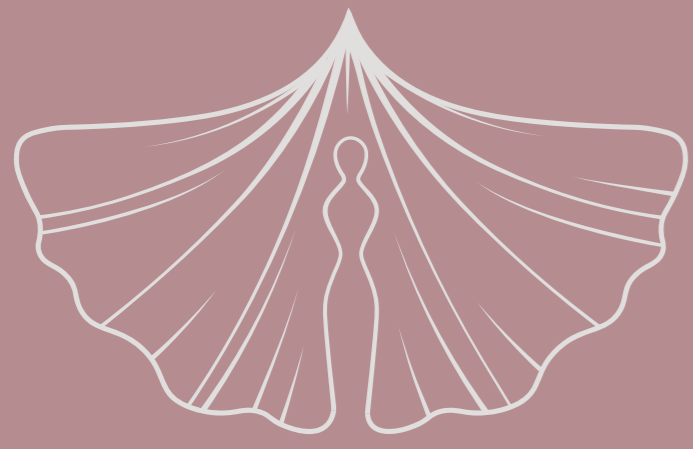

Logo

Terra Soma  
Wellness

Primary logo

Terra Soma  
Wellness

Horizontal logo

Icon

Terra Soma  
Wellness

Terra Soma  
Wellness

Terra Soma  
Wellness

Terra Soma  
Wellness

Brand colors

Mauve  
#B48D8F

Moss Green  
#5B604A

Pale Olive  
#A6AD9B

Cotton  
#E1DEDE

Morning Mist  
#7B8C9A