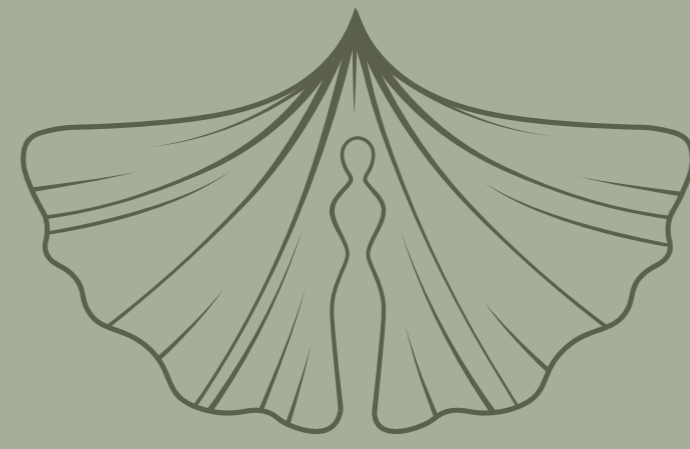

Logo

Terra Soma  
Wellness

Primary logo

Terra Soma  
Wellness

Horizontal logo

Icon

Terra Soma  
Wellness

Terra Soma  
Wellness

Terra Soma  
Wellness

Terra Soma  
Wellness

Brand colors

Mauve  
#B48D8F

Moss Green  
#5B604A

Pale Olive  
#A6AD9B

Cotton  
#E1DEDE

Morning Mist  
#7B8C9A